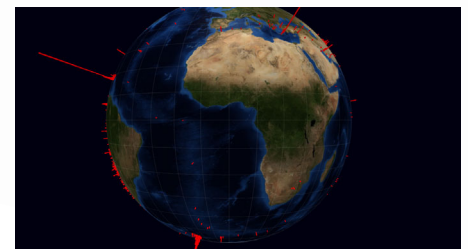

BENEFITS

Limited Purpose Rights Allows users to own their data with no licensing fees

Open Architecture Provides seamless integration of customer tools and applications in a cloud environment

Agile Software Development Tailored to unique customer needs through intimately understanding customer needs and partnership from concept to deployment