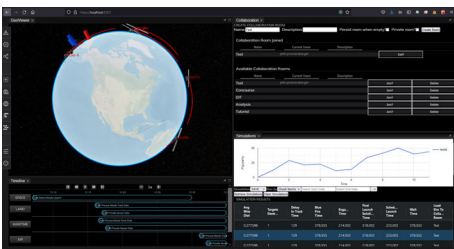

## WHAT IS ICE?

Integration and Collaboration Environment is a state-of-the-art data analysis and visualization tool built around the user and their specific needs. It has the power to integrate virtually any tool on the market providing an unmatched digital engineering application. Implementing principals such as; digital fluency, digital modernization and digital dominance, ICE takes mission success and effective decision making to a whole other level.

Using best of breed Model Based Systems Engineering and Modeling and Simulation tools, ICE gives its user the data space to display information with greater speed, robustness, and more accuracy than conventional techniques. Designed for rapid sharing and visualization of common data, ICE empowers teams to communicate with speed and efficiency in both training and operational environments. With a highly adaptable architecture and a team of innovative engineers, ICE is built using the agile software development process putting customer needs first, making ICE the key to digital transformation within the DoD.